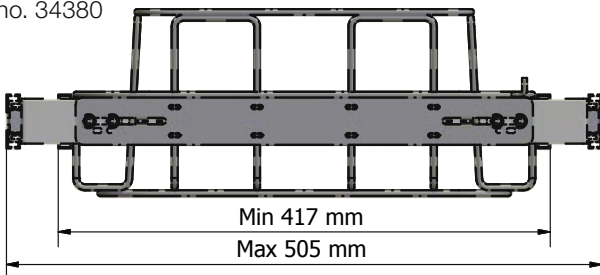

MIDI

Opening 278x318 mm
Item no. 34380