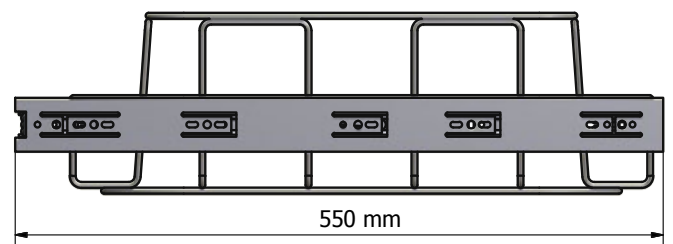

MAXI

Opening 356x356 mm
Item no. 34390