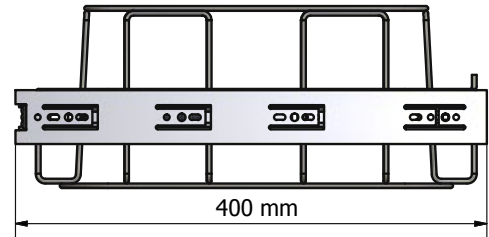

Flexible mounting solution

With Longopac Flex mounted behind your waste sorting walls and in waste cabinets, you can eliminate the problem of the opening becoming blocked and waste overflowing. The Longopac Flex cassette holder is also popular with personnel, as the bags can be replaced faster, more ergonomically and more hygienically than traditional bin liners. The Longopac system also has much less of an environmental impact.

Longopac Flex is width adjustable, which means that it can be installed without difficulty in most waste cabinets. Longopac Flex is available in four sizes: Maxi, Midi, Mini Square and Mini Slim. All the sizes are shown below. The adjustable width of the cassette holder is shown on the left, and on the right its length. Please contact us for complete blueprints.

MINI SLIM

Opening 164x284 mm
Item no. 34360