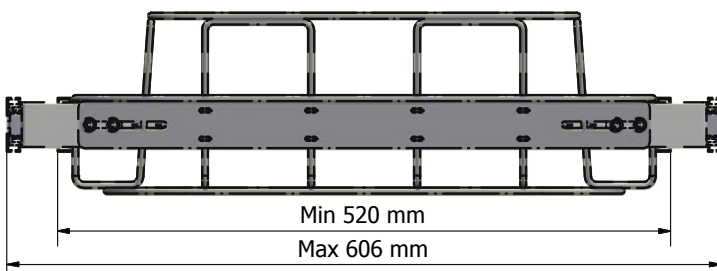

MAXI

Opening 356x356 mm
Item no. 34390