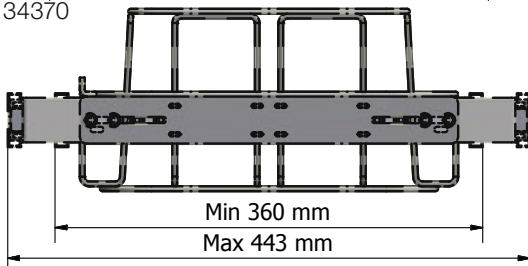

MINI SQUARE

Opening 231x231 mm
Item no. 34370