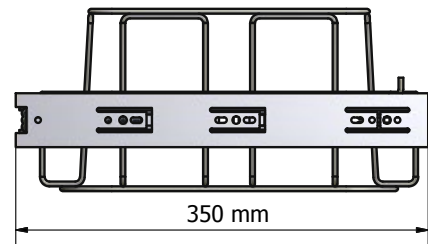

MINI SQUARE

Opening 231x231 mm
Item no. 34370