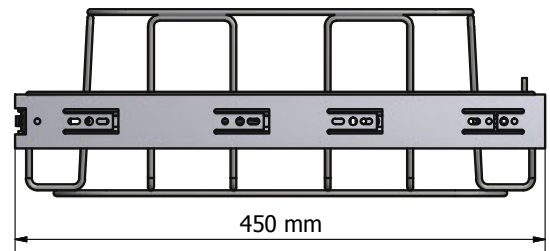

MIDI

Opening 278x318 mm
Item no. 34380