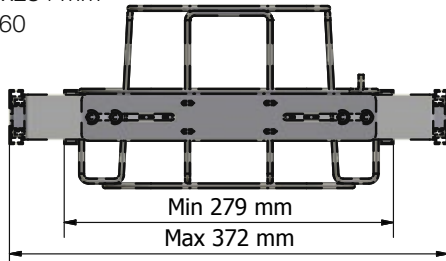

Flexible mounting solution

With Longopac Flex mounted behind your waste sorting walls and in waste cabinets, you can eliminate the problem of the opening becoming blocked and waste overflowing. The Longopac Flex cassette holder is also popular with personnel, as the bags can be replaced faster, more ergonomically and more hygienically than traditional bin liners. The Longopac system also has much less of an environmental impact.

Longopac Flex is width adjustable, which means that it can be installed without difficulty in most waste cabinets. Longopac Flex is available in four sizes: Maxi, Midi, Mini Square and Mini Slim. All the sizes are shown below. The adjustable width of the cassette holder is shown on the left, and on the right its length. Please contact us for complete blueprints.

MINI SLIM

Opening 164x284 mm
Item no. 34360