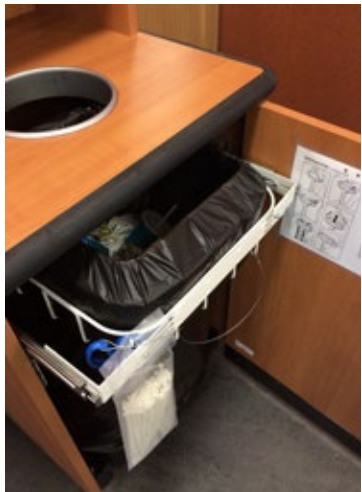

## EFFICIENT

- Loaded with a bag cassette up to 110 m in length.
- New bag always in place.
- Bag always securely sealed.
- Quick bag replacement – saves time.
- Variable bag size for flexible replacement intervals.

# Flexible mounting solution

With Longopac Flex mounted behind your waste sorting walls and in waste cabinets, you can eliminate the problem of the opening becoming blocked and waste overflowing. The Longopac Flex cassette holder is also popular with personnel, as the bags can be replaced faster, more ergonomically and more hygienically than traditional bin liners. The Longopac system also has much less of an environmental impact.

Longopac Flex is width adjustable, which means that it can be installed without difficulty in most waste cabinets. Longopac Flex is available in four sizes: Maxi, Midi, Mini Square and Mini Slim. All the sizes are shown below. The adjustable width of the cassette holder is shown on the left, and on the right its length. Please contact us for complete blueprints.